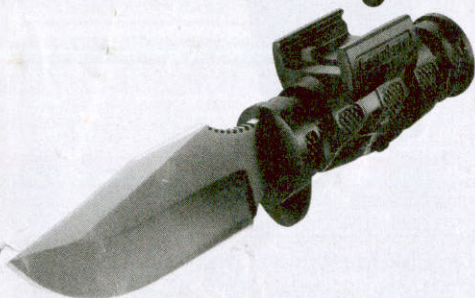

### SURVIVAL/UTILITY SHOTGUN

With an overall length of only 29.5 inches and a weight of 3 pounds, Rossi's new Tuffy .410 shotgun should be an excellent choice for a variety of uses, such as pest control on the farm or around the cabin, or as part of a survival kit for your SUV, boat or plane,

and it looks like it would be just about perfect for dispatching venomous snakes. Its small size and numerous safety features make it an excellent choice for a youngster. This handy little single-shot features a buttstock with a comfortable thumbhole grip and storage capacity for five rounds, complete with indicator. Available in matte blue or stainless, this shotgun has four safety features, including the pioneering Taurus Security System, and it is fitted with powerful ejectors to forcefully kick out spent hulls. To find out more about the Tuffy and the rest of Rossi's lineup of single-shot rifles and shotguns, lever-action rifles and revolvers, visit [www.rossiusa.com](http://www.rossiusa.com).

### SHOTGUN LOCK

GunVault, a leader in the field of firearms security, has introduced the BreechVault, a new shotgun breech lock that will fit virtually all Mossberg, Remington and Winchester shotguns. It is easily inserted into the breech of the shotgun and locks in place with a key-lock system. Locked in place, it renders the gun inoperable, and it is virtually impossible to pry off with hand tools. Designed for self-defense, the BreechVault, when locked in place nonetheless, permits a round to rest on the carrier. As soon as the BreechVault is removed, racking the slide or pushing the breech bolt release button chambers a shell and makes the gun ready for instant action. The BreechVault is made of extremely tough glass-reinforced nylon yet will not mar the gun. For full information about GunVault products, call (800) 242-1055 or visit [www.gunvault.com](http://www.gunvault.com).